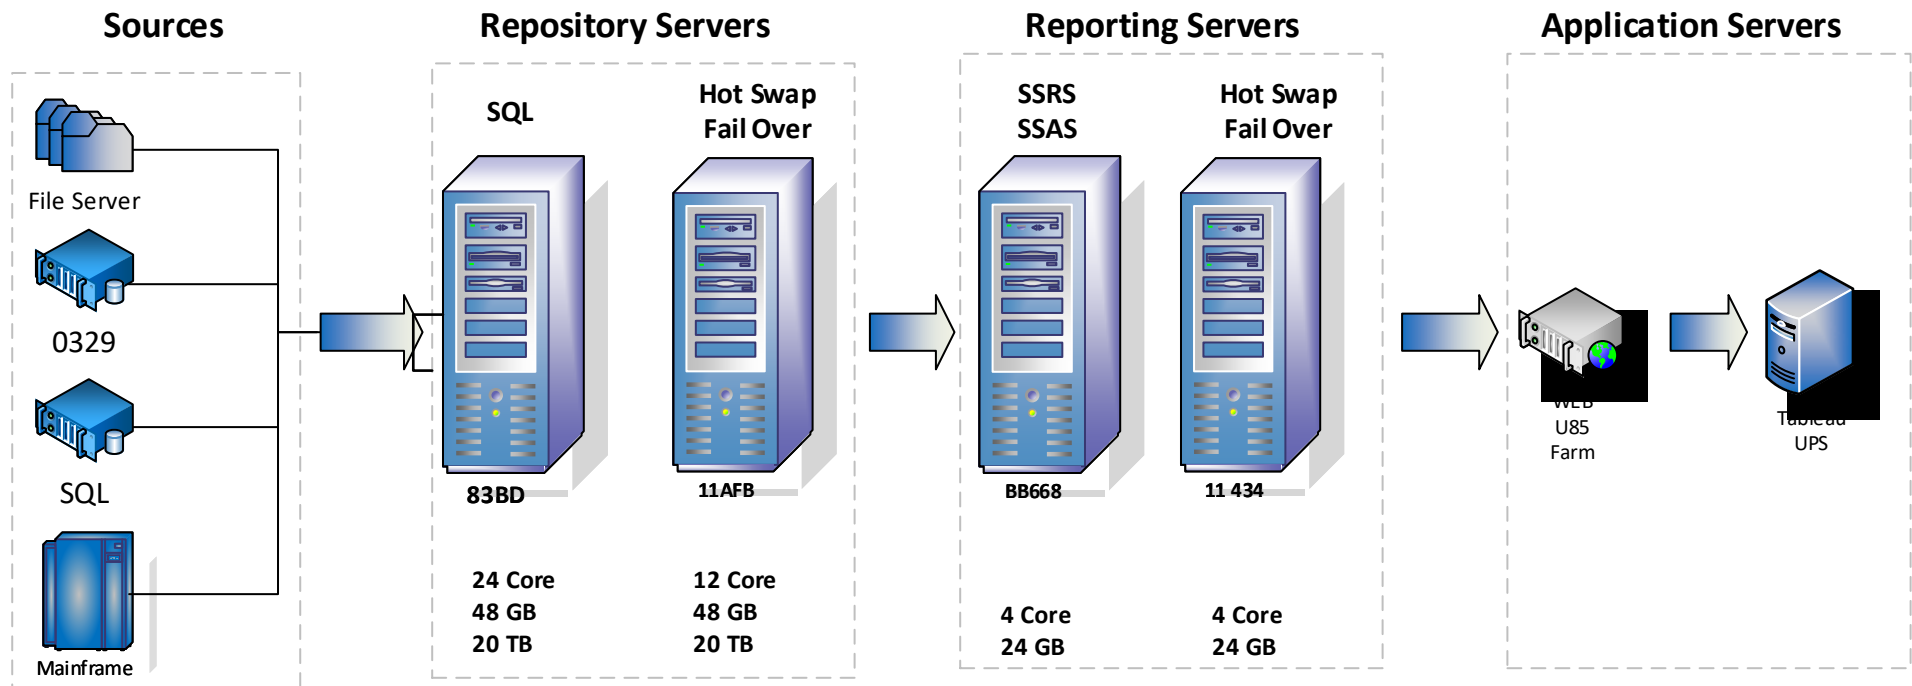

# Business Intelligence Server Environment – As Is

## Business Intelligence Servers – Requested for Production

SQL  
**HP DL580 G7** with at least 24:  
 24 Core  
 48 GB Ram  
 20 TB Storage

RS and AS  
**HP DL380 G7** with at least  
 4 Core  
 24 GB Ram